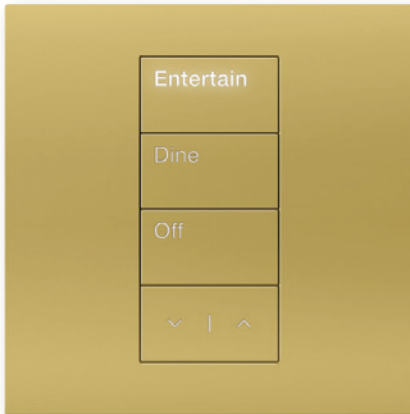

SUBTLE ELEGANCE FOR ANY SPACE

Buttons and faceplates are flush to each other and feature consistent material to create a clean, minimalist look.

Clear Glass (CWH)

Black (BL)

Satin Nickel (SN)

Bright Brass (BB)

Intuitive operation

EASY TO USE

Large, tactile buttons with backlit, engraved text are simple to operate and easy to find in a darkened room.

2-button

3-button

3-button with raise/lower

4-button

Versatile enough for any project

HIGH-END RESIDENCES

Bright Brass offers distinct character and style

Shown in Bright Brass (BB)

HIGH-RISE RESIDENCES

Satin Nickel adds sleek, sophisticated elegance

Shown in Satin Nickel (SN)

HOTEL GUESTROOMS

Black with backlit text delivers a stylish look that makes an impact

Shown in Black (BL)

OFFICE SPACES

Taupe offers a cost-effective, tasteful control

Shown in Taupe (TP)

System compatibility

	RESIDENTIAL	COMMERCIAL	HOTEL GUESTROOM
SYSTEMS	• HomeWorks® QS	• Quantum®	• myRoom™ plus
 Lights			
 Blinds			
CONTROL  Plug loads			
 Temperature			
 Do Not Disturb, Make-Up Room corridor plates			
APPLICATIONS	<ul style="list-style-type: none"> • Kitchens • Living rooms • Bedrooms • Home theatres 	<ul style="list-style-type: none"> • Conference rooms • Ballrooms • Restaurants • Retail stores 	<ul style="list-style-type: none"> • Four- and five-star hotel guestrooms and suites