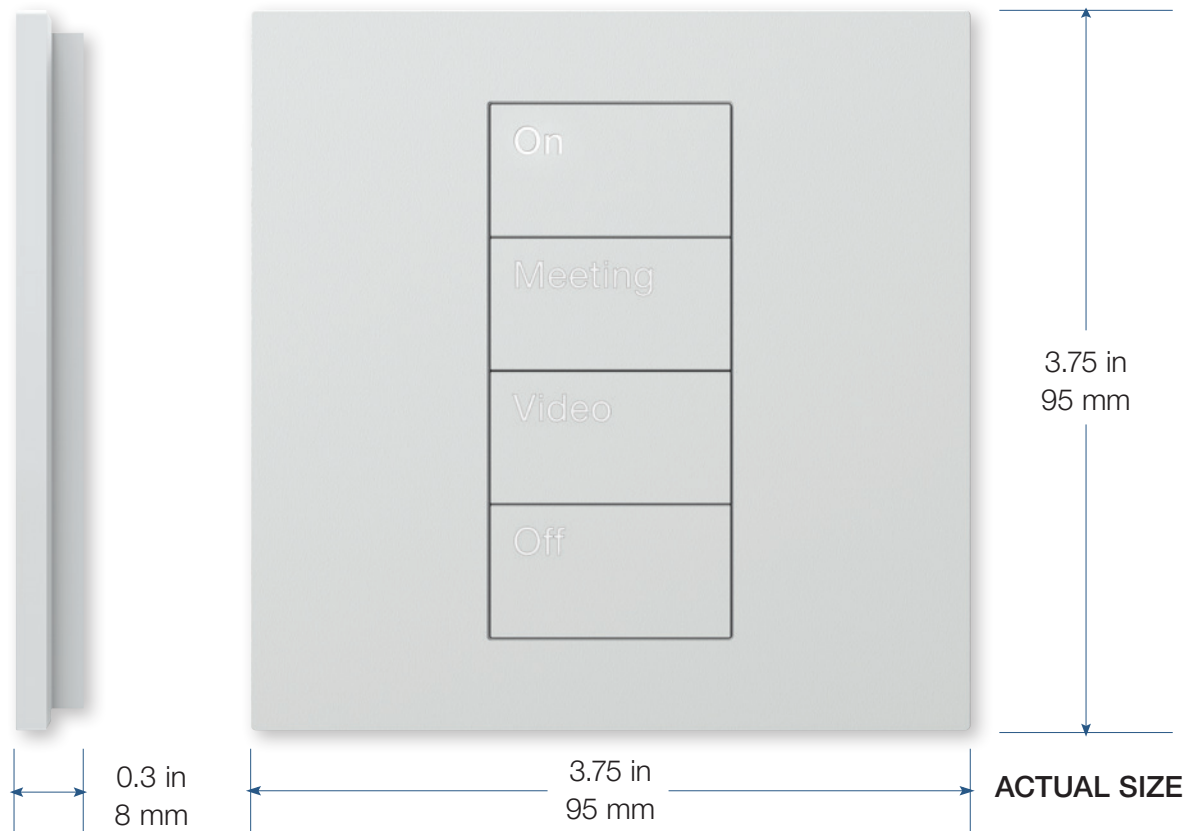

SUBTLE ELEGANCE FOR ANY SPACE

Buttons and faceplates are flush to each other and feature consistent material to create a clean, minimalist look.

Clear Glass (CWH)

Black (BL)

Satin Nickel (SN)

Bright Brass (BB)