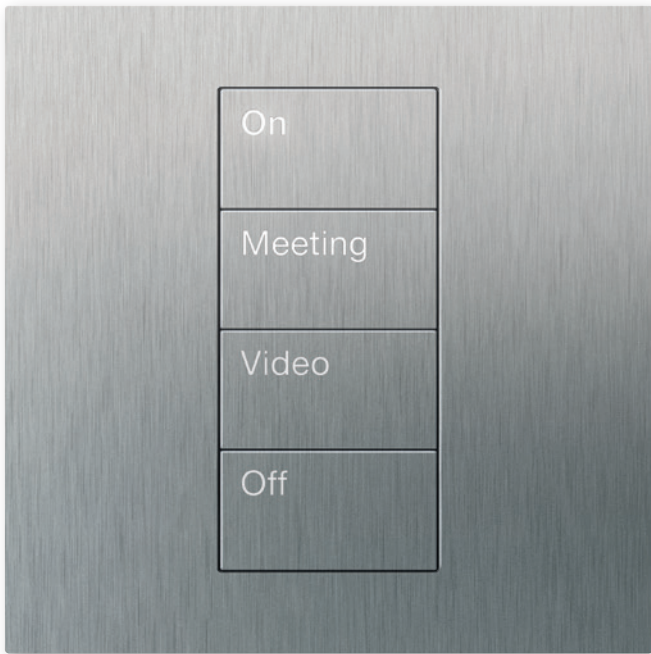

Colours and finishes

Shown in Satin Nickel (**SN**)

ARCHITECTURAL MATTE

White WH	Beige BE	Ivory IV
Almond AL	Light Almond LA	Gray GR
Taupe TP	Sienna SI	Brown BR
Black BL		

ARCHITECTURAL METAL

Satin Brass SB	Bright Brass BB	Bright Chrome BC
Bright Nickel BN	Satin Chrome SC	Satin Nickel SN

GLASS

Clear Glass CWH