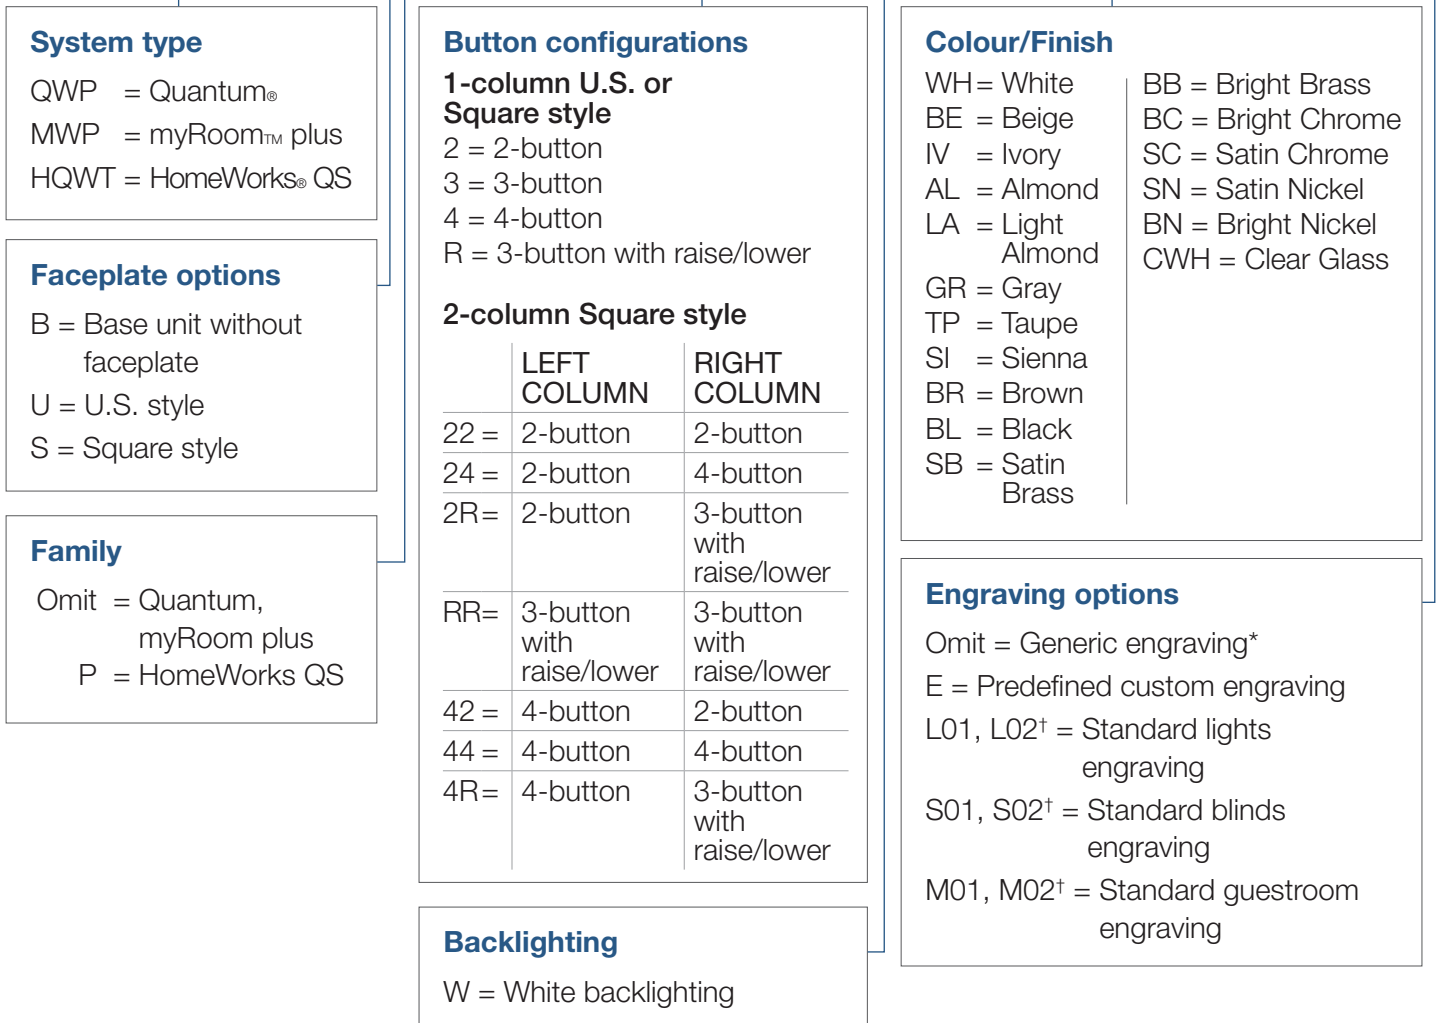

Build-a-model

HOW TO BUILD A PALLADIOM™ MODEL NUMBER

HQWT – **U** – **P** – **2** **W** – **WH** – **E**

* Ships with engraving credit to allow future customisation

† See specification submittal sheet for full list of standard engraving options

www.lutron.com

World Headquarters 1.610.282.3800

Technical Support Centre 1.800.523.9466 (Available 24/7)

Customer Service 1.888.588.7661