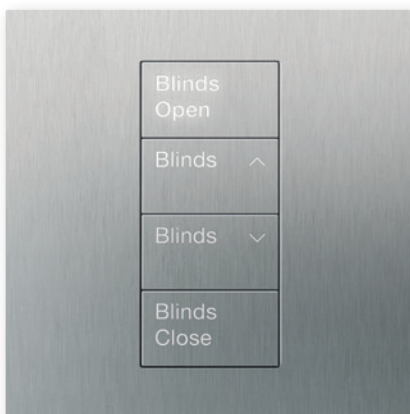

SUBTLE ELEGANCE FOR ANY SPACE

Buttons and faceplates are flush to each other and feature consistent material to create a clean, minimalist look.

Clear Glass (CWH)

Black (BL)

Satin Nickel (SN)

Bright Brass (BB)

Intuitive operation

EASY TO USE

Large, tactile buttons with backlit, engraved text are simple to operate and easy to find in a darkened room.

2-button

3-button

3-button with raise/lower

4-button

Versatile enough for any project

HIGH-END RESIDENCES

Bright Brass offers distinct character and style

Shown in Bright Brass (BB)

HIGH-RISE RESIDENCES

Satin Nickel adds sleek, sophisticated elegance

Shown in Satin Nickel (SN)

HOTEL GUESTROOMS

Black with backlit text delivers a stylish look that makes an impact

Shown in Black (BL)

OFFICE SPACES

Taupe offers a cost-effective, tasteful control

Shown in Taupe (TP)

System compatibility

	RESIDENTIAL	COMMERCIAL	HOTEL GUESTROOM
SYSTEMS	• HomeWorks® QS	• Quantum®	• myRoom™ plus
 Lights			
 Blinds			
CONTROL  Plug loads			
 Temperature			
 Do Not Disturb, Make-Up Room corridor plates			
APPLICATIONS	<ul style="list-style-type: none"> • Kitchens • Living rooms • Bedrooms • Home theatres 	<ul style="list-style-type: none"> • Conference rooms • Ballrooms • Restaurants • Retail stores 	<ul style="list-style-type: none"> • Four- and five-star hotel guestrooms and suites