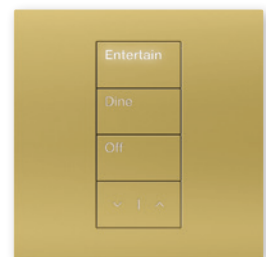

SUBTLE ELEGANCE FOR ANY SPACE

Buttons and faceplates are flush to each other and feature consistent material to create a clean, minimalist look.

Clear Glass (CWH)

Black (BL)

Satin Nickel (SN)

Bright Brass (BB)

Intuitive operation

EASY TO USE

Large, tactile buttons with backlit, engraved text are simple to operate and easy to find in a darkened room.

2-button

3-button

3-button with raise/lower

4-button

Versatile enough for any project

HIGH-END RESIDENCES

Bright Brass offers distinct character and style

Shown in Bright Brass (BB)

HIGH-RISE RESIDENCES

Satin Nickel adds sleek, sophisticated elegance

Shown in Satin Nickel (SN)

HOTEL GUESTROOMS

Black with backlit text delivers a stylish look that makes an impact

Shown in Black (BL)

OFFICE SPACES

Taupe offers a cost-effective, tasteful control

Shown in Taupe (TP)

System compatibility

	RESIDENTIAL	COMMERCIAL	HOTEL GUESTROOM
SYSTEMS	• HomeWorks® QS	• Quantum®	• myRoom™ plus
 Lights			
 Blinds			
CONTROL  Plug loads			
 Temperature			
 Do Not Disturb, Make-Up Room corridor plates			
APPLICATIONS	<ul style="list-style-type: none"> • Kitchens • Living rooms • Bedrooms • Home theatres 	<ul style="list-style-type: none"> • Conference rooms • Ballrooms • Restaurants • Retail stores 	<ul style="list-style-type: none"> • Four- and five-star hotel guestrooms and suites