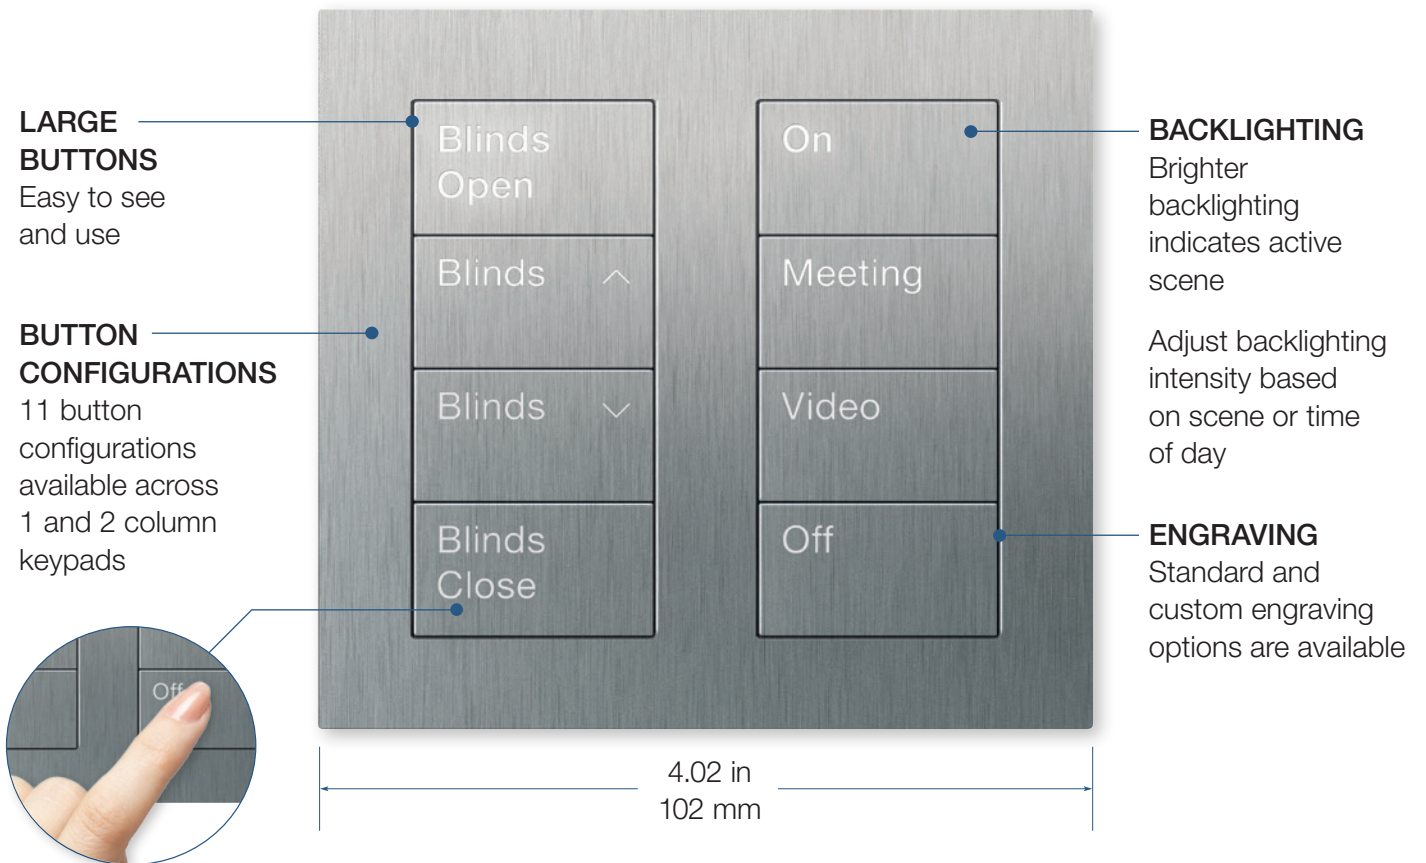

SUBTLE ELEGANCE FOR ANY SPACE

Buttons and faceplates are flush to each other and feature consistent material to create a clean, minimalist look.

Clear Glass (CWH)

Black (BL)

Satin Nickel (SN)

Bright Brass (BB)

Intuitive operation

EASY TO USE

Large, tactile buttons with backlit, engraved text are simple to operate and easy to find in a darkened room.

2-button

3-button

3-button with raise/lower

4-button

Versatile enough for any project